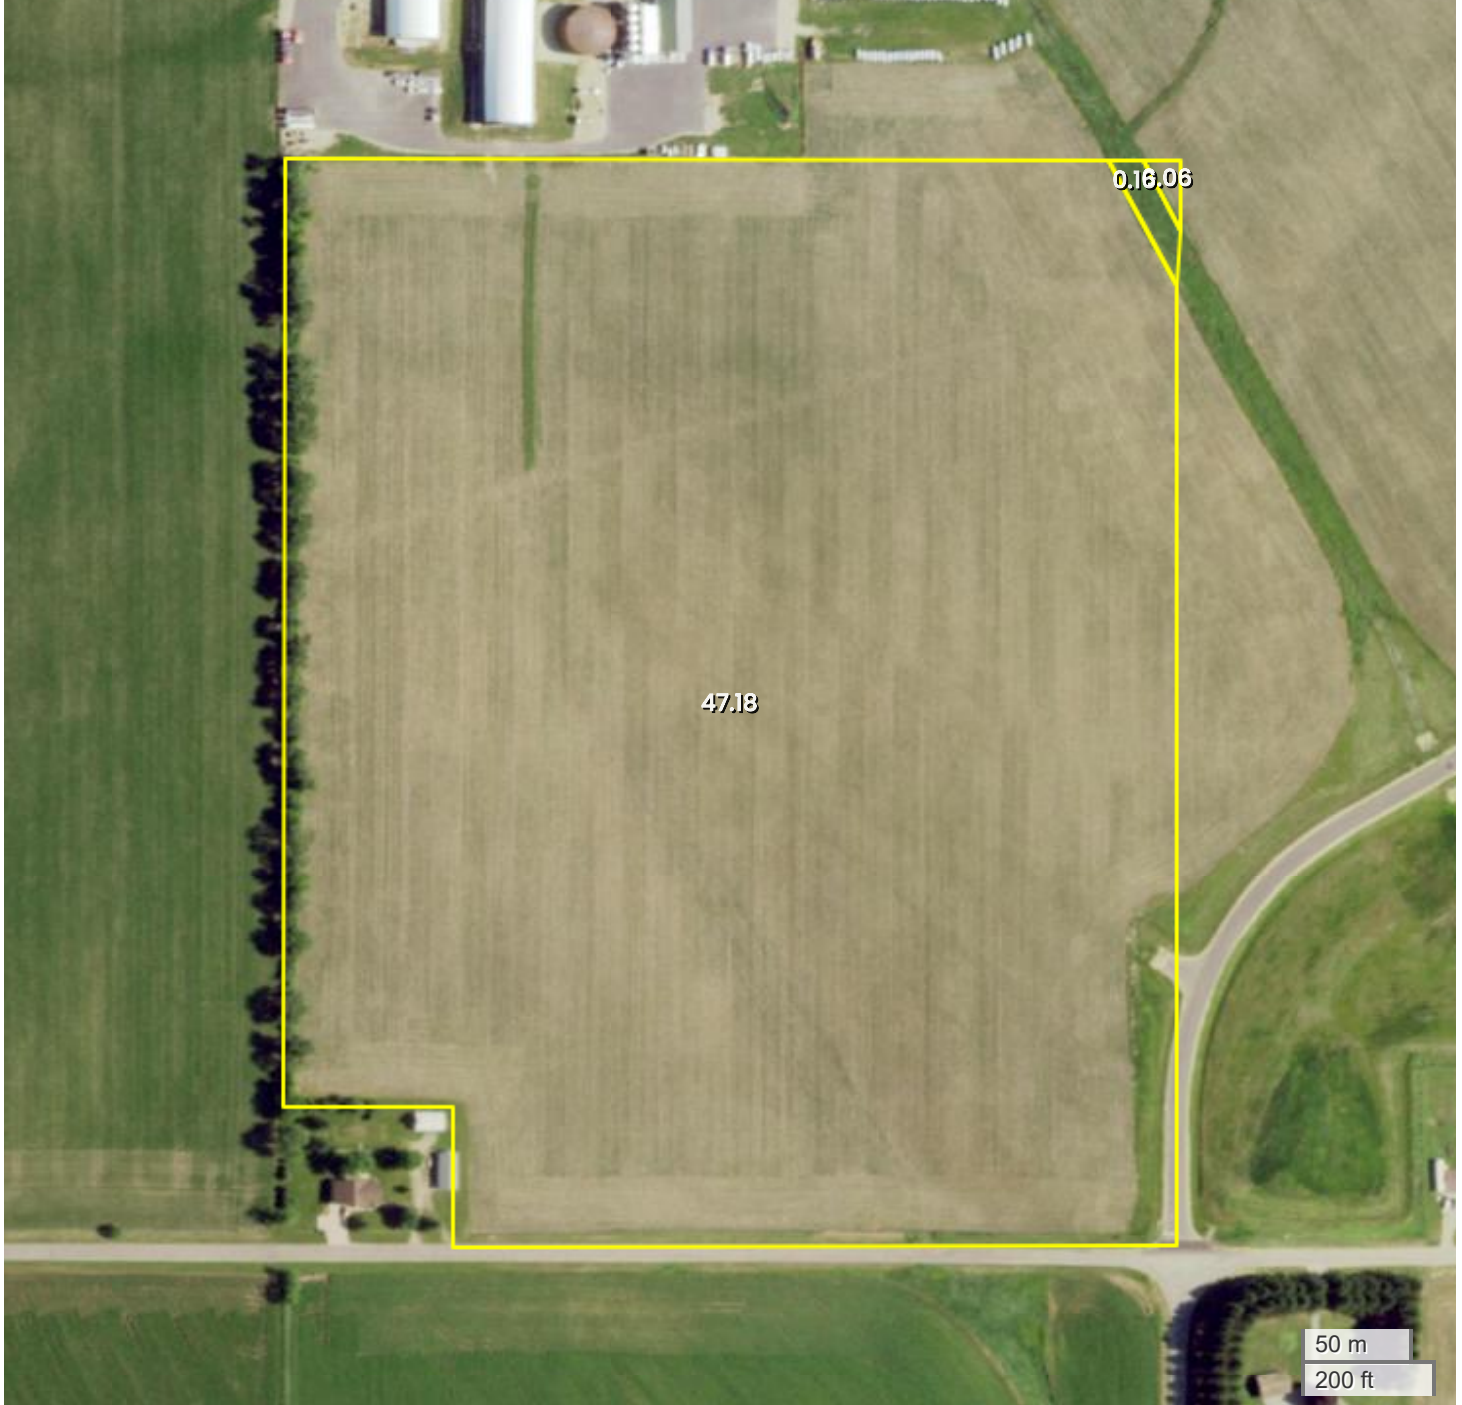

COUNTRY CLUB ROAD
AERIAL MAP

Center: 42.662943, -90.139410
09-2N-3E
Darlington city Township
Lafayette County, WI

FarmWorth, LLC makes no warranties, express or implied, regarding the accuracy of any information provided through FarmWorth.com. User is solely responsible for independently verifying all information prior to use and waives any claims against FarmWorth, LLC arising from inaccuracies in such information.